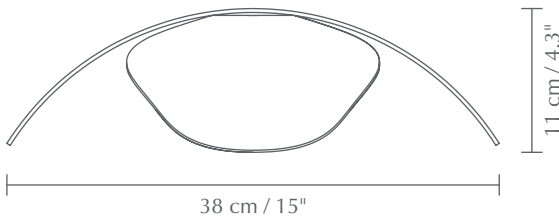

Colour variations

oak

dark oak

black oak

RECOMMENDED ACCS.

Rosette Mini single	#4002
Rosette Mini cluster 3	#4003
Rosette Mini cluster 5	#4014
Tiny Idea	#4187