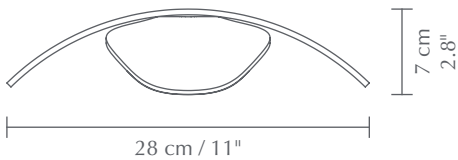

Colour variations

oak

dark oak

black oak

RECOMMENDED ACCS.

Rosette Mini single	#4002
Rosette Mini cluster 3	#4003
Rosette Mini cluster 5	#4014
Tiny Idea	#4187