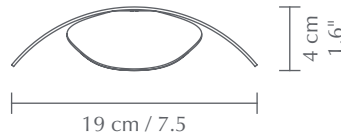

ORDERING INFORMATION

Forget Me Not mini oak	EU/UK/US/APAC #2219
Forget Me Not mini dark oak	EU/UK/US/APAC #2220
Forget Me Not mini black oak	EU/UK/US/APAC #2221
Forget Me Not medium oak	EU/UK/US/APAC #2224
Forget Me Not medium dark oak	EU/UK/US/APAC #2225
Forget Me Not medium black oak	EU/UK/US/APAC #2226
Forget Me Not large oak	EU/UK/US/APAC #2227
Forget Me Not large dark oak	EU/UK/US/APAC #2228
Forget Me Not large black oak	EU/UK/US/APAC #2229